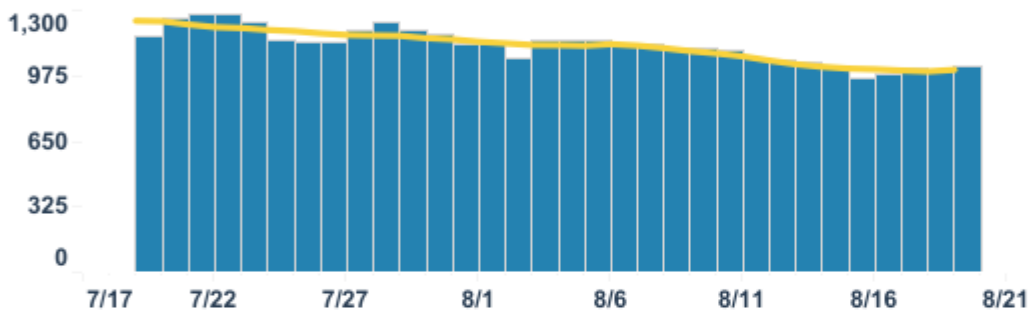

Daily Cases

**LAB-CONFIRMED
CASES**

149,904

Daily Tests

COMPLETED TESTS

2,003,307

Daily Number of People Currently Hospitalized

**CURRENTLY
HOSPITALIZED**

1,023

County Map by Cases

(Click to highlight vert map)

28|68|74|92|98|93|92|92|2F|63|6F|76|69|64|31|93|2F|6E|63|62|68|68|93|9E|67|6E|76|2F|64|61|93|68|62|6E|61|92|64|99

00|00|00|00|00|00|00|00|00
44|61|73|68|62|6F|61|72|64