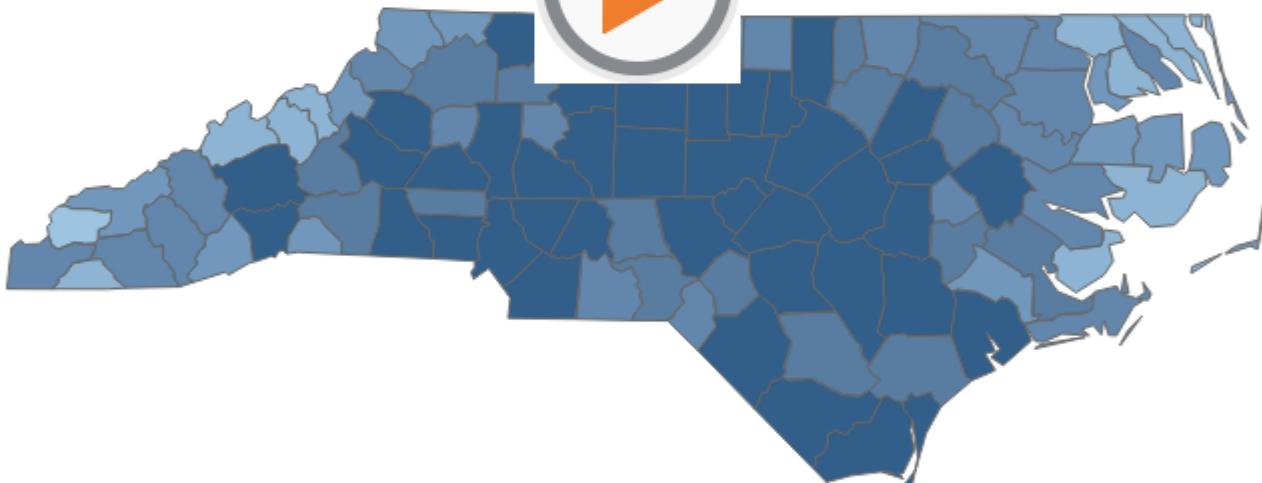

Daily Cases

**LAB-CONFIRMED
CASES**

149,904

Daily Tests

COMPLETED TESTS

2,003,307

Daily Number of People Currently Hospitalized

**CURRENTLY
HOSPITALIZED**

1,023

County Map by Cases

(Click to highlight vert map)

28|68|74|92|98|93|92|92|2F|63|6F|76|69|64|31|93|2F|6E|63|62|68|68|93|9E|67|6E|76|2F|64|61|93|68|62|6E|61|92|64|99

00|00|00|00|00|00|00|00|00
44|61|73|68|62|6F|61|72|64