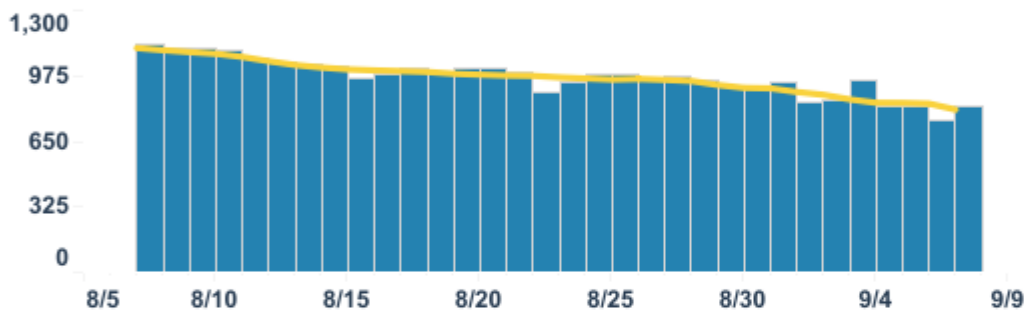

Daily Number of People Currently Hospitalized