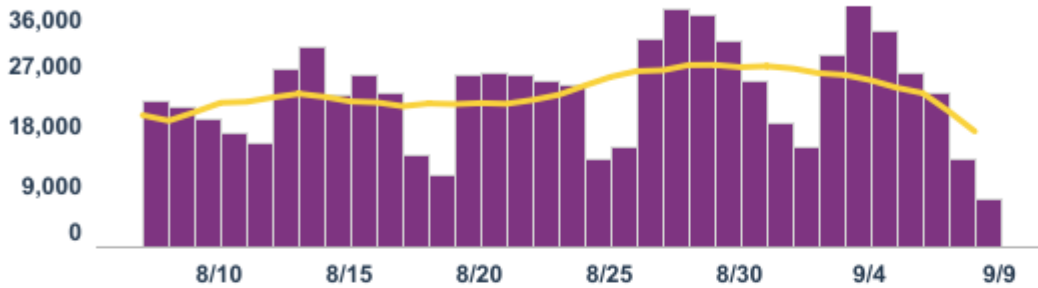

Daily Tests