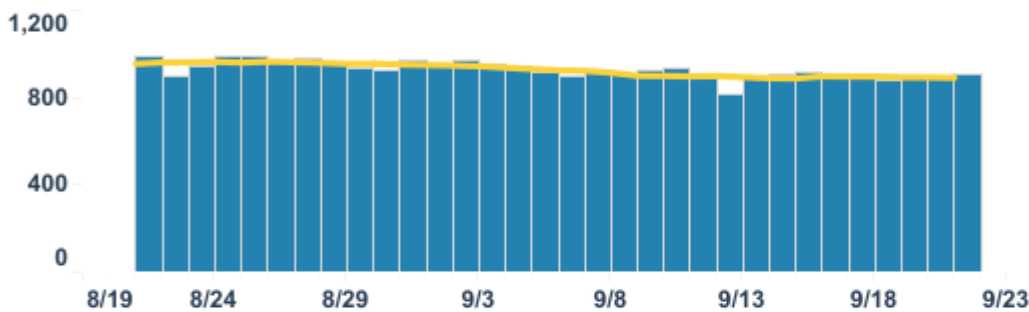

Daily Number of People Currently Hospitalized