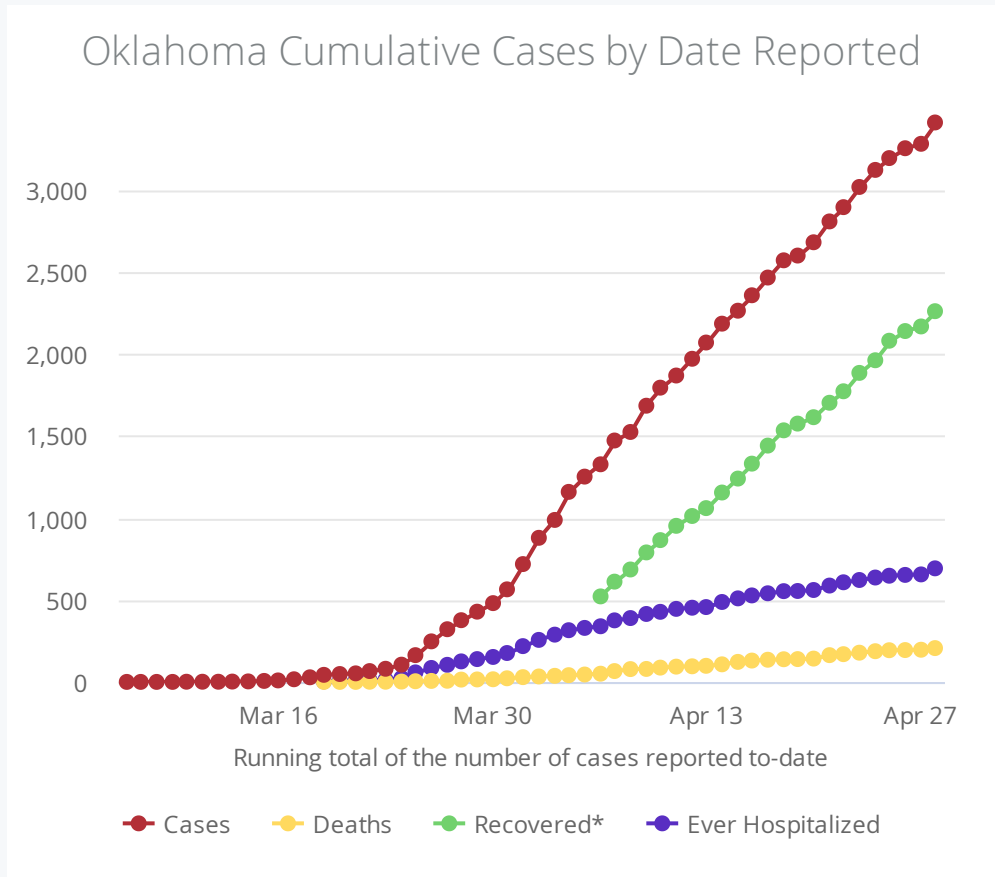

OK Summary	OK Cases	OK Deaths	OK Recovered
Cases Updated As Of:	3,410	207	2,260
2020-04-28	↑ 130 DoD*	↑ 10 DoD*	↑ 93 DoD*

US Summary	US Cases	US Deaths	US Recovered
Cases Updated As Of:	988,197	56,259	111,424
2020-04-27	↑ 22,414 DoD*	↑ 1,378 DoD*	↑ 4,436 DoD*

DoD* indicate the delta (↑ ↓) or rate of change (%) over the past 24 hours only.

**Data shown are preliminary and subject to change as additional information is obtained.

Race/Ethnicity containing missing data is bucketed into the unknown category.

*Recovered: currently not hospitalized or deceased and 14 days after onset/report. Recoveries calculated beginning on 4/6/2020.

- [View Data by County](#)
- [View Data by City](#)
- [View Data by Zip](#)
- [View Data for Confirmed Cases](#)
- [View Data for Deaths](#)
- [View Data for Recoveries](#)
- [Symptom Tracker](#)
- [Personal Protective and Hospital Equipment](#)
- [View Data Downloads](#)