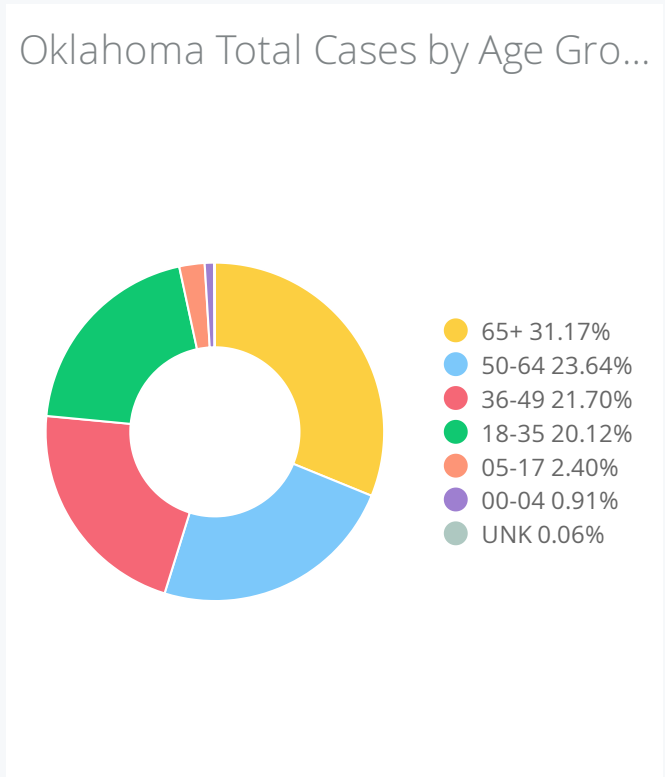

OK Summary	OK Cases	OK Deaths	OK Recovered
Cases Updated As Of:	3,410	207	2,260
2020-04-28	↑ 130 DoD*	↑ 10 DoD*	↑ 93 DoD*

US Summary	US Cases	US Deaths	US Recovered
Cases Updated As Of:	988,197	56,259	111,424
2020-04-27	↑ 22,414 DoD*	↑ 1,378 DoD*	↑ 4,436 DoD*

DoD* indicate the delta (↑ ↓) or rate of change (%) over the past 24 hours only.

**Data shown are preliminary and subject to change as additional information is obtained.

Race/Ethnicity containing missing data is bucketed into the unknown category.