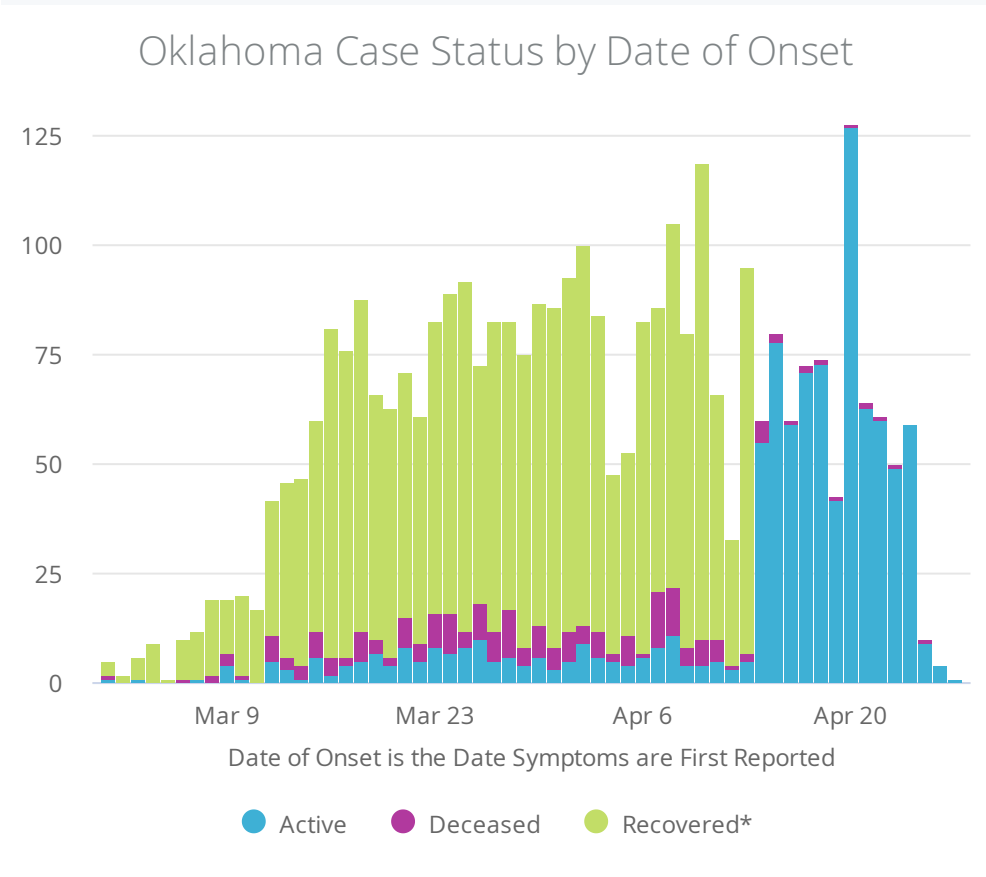

OK Summary	OK Cases	OK Deaths	OK Recovered
Cases Updated As Of:	3,410	207	2,260
2020-04-28	↑ 130 DoD*	↑ 10 DoD*	↑ 93 DoD*

US Summary	US Cases	US Deaths	US Recovered
Cases Updated As Of:	988,197	56,259	111,424
2020-04-27	↑ 22,414 DoD*	↑ 1,378 DoD*	↑ 4,436 DoD*

DoD* indicate the delta (↑ ↓) or rate of change (%) over the past 24 hours only.

**Data shown are preliminary and subject to change as additional information is obtained.

Race/Ethnicity containing missing data is bucketed into the unknown category.

*Recovered: currently not hospitalized or deceased and 14 days after onset/report. Recoveries calculated beginning on 4/6/2020.

- [View Data by County](#)
- [View Data by City](#)
- [View Data by Zip](#)
- [View Data for Confirmed Cases](#)
- [View Data for Deaths](#)
- [View Data for Recoveries](#)
- [Symptom Tracker](#)
- [Personal Protective and Hospital Equipment](#)
- [View Data Downloads](#)