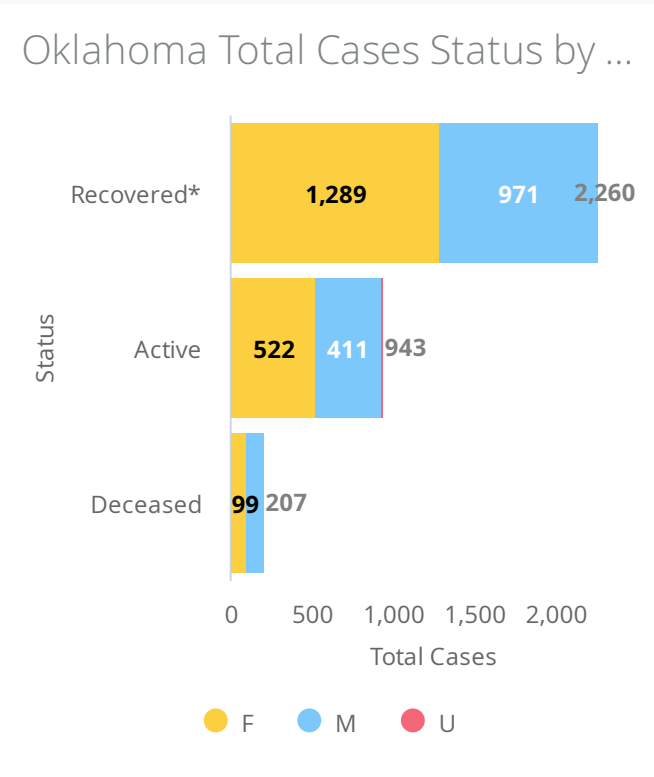

OK Summary	OK Cases	OK Deaths	OK Recovered
Cases Updated As Of:	3,410	207	2,260
2020-04-28	↑ 130 DoD*	↑ 10 DoD*	↑ 93 DoD*

US Summary	US Cases	US Deaths	US Recovered
Cases Updated As Of:	988,197	56,259	111,424
2020-04-27	↑ 22,414 DoD*	↑ 1,378 DoD*	↑ 4,436 DoD*

DoD* indicate the delta (↑ ↓) or rate of change (%) over the past 24 hours only.

**Data shown are preliminary and subject to change as additional information is obtained.

Race/Ethnicity containing missing data is bucketed into the unknown category.

*Recovered: currently not hospitalized or deceased and 14 days after onset/report. Recoveries calculated beginning on 4/6/2020.

- [View Data by County](#)
- [View Data by City](#)
- [View Data by Zip](#)
- [View Data for Confirmed Cases](#)
- [View Data for Deaths](#)
- [View Data for Recoveries](#)
- [Symptom Tracker](#)
- [Personal Protective and Hospital Equipment](#)
- [View Data Downloads](#)