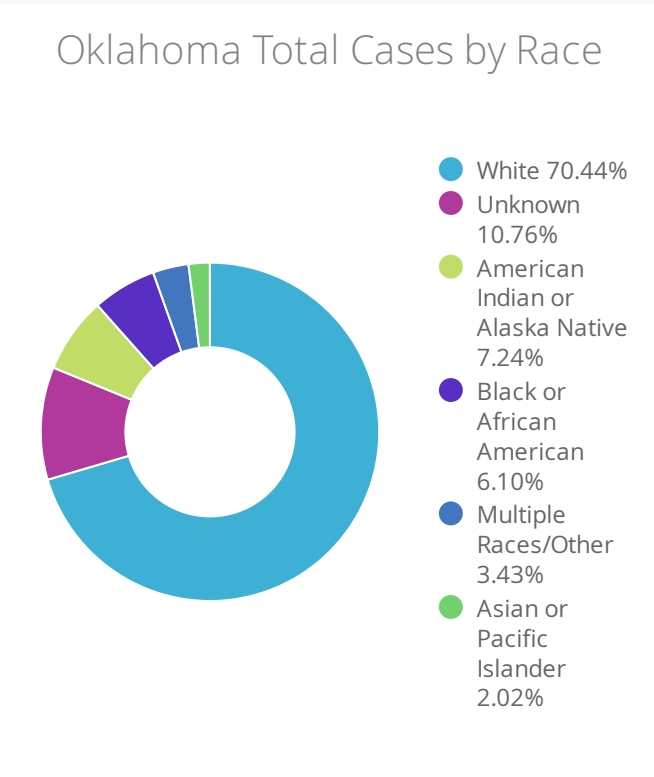

OK Summary	OK Cases	OK Deaths	OK Recovered
Cases Updated As Of:	3,410	207	2,260
2020-04-28	↑ 130 DoD*	↑ 10 DoD*	↑ 93 DoD*

US Summary	US Cases	US Deaths	US Recovered
Cases Updated As Of:	988,197	56,259	111,424
2020-04-27	↑ 22,414 DoD*	↑ 1,378 DoD*	↑ 4,436 DoD*

DoD* indicate the delta (↑ ↓) or rate of change (%) over the past 24 hours only.

**Data shown are preliminary and subject to change as additional information is obtained.

Race/Ethnicity containing missing data is bucketed into the unknown category.