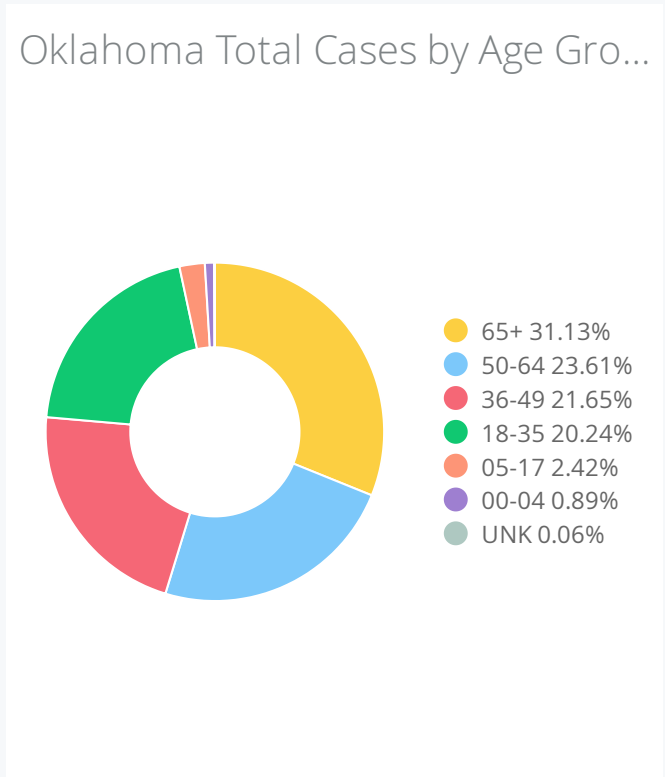

OK Summary	OK Cases	OK Deaths	OK Recovered
Cases Updated As Of:	3,473	214	2,319
2020-04-29	↑ 63 DoD*	↑ 7 DoD*	↑ 59 DoD*

US Summary	US Cases	US Deaths	US Recovered
Cases Updated As Of:	1,012,582	58,355	115,936
2020-04-28	↑ 24,385 DoD*	↑ 2,096 DoD*	↑ 4,512 DoD*

DoD\* indicate the delta (↑ ↓) or rate of change (%) over the past 24 hours only.

\*\*Data shown are preliminary and subject to change as additional information is obtained.

Race/Ethnicity containing missing data is bucketed into the unknown category.