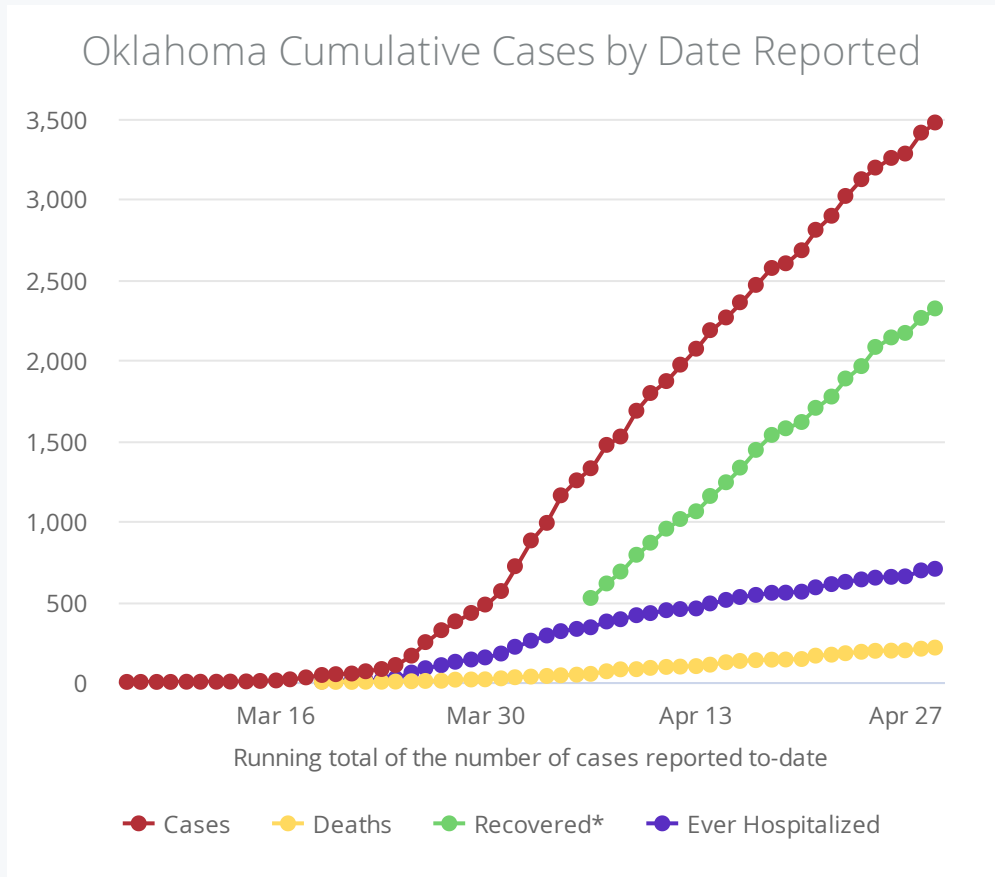

OK Summary	OK Cases	OK Deaths	OK Recovered
Cases Updated As Of:	3,473	214	2,319
2020-04-29	↑ 63 DoD*	↑ 7 DoD*	↑ 59 DoD*

US Summary	US Cases	US Deaths	US Recovered
Cases Updated As Of:	1,012,582	58,355	115,936
2020-04-28	↑ 24,385 DoD*	↑ 2,096 DoD*	↑ 4,512 DoD*

DoD\* indicate the delta (↑ ↓) or rate of change (%) over the past 24 hours only.

\*\*Data shown are preliminary and subject to change as additional information is obtained.

Race/Ethnicity containing missing data is bucketed into the unknown category.

\*Recovered: currently not hospitalized or deceased and 14 days after onset/report. Recoveries calculated beginning on 4/6/2020.

- [View Data by County](#)
- [View Data by City](#)
- [View Data by Zip](#)
- [View Data for Confirmed Cases](#)
- [View Data for Deaths](#)
- [View Data for Recoveries](#)
- [Symptom Tracker](#)
- [Personal Protective and Hospital Equipment](#)
- [OSDH District Breakout](#)
- [View Data Downloads](#)