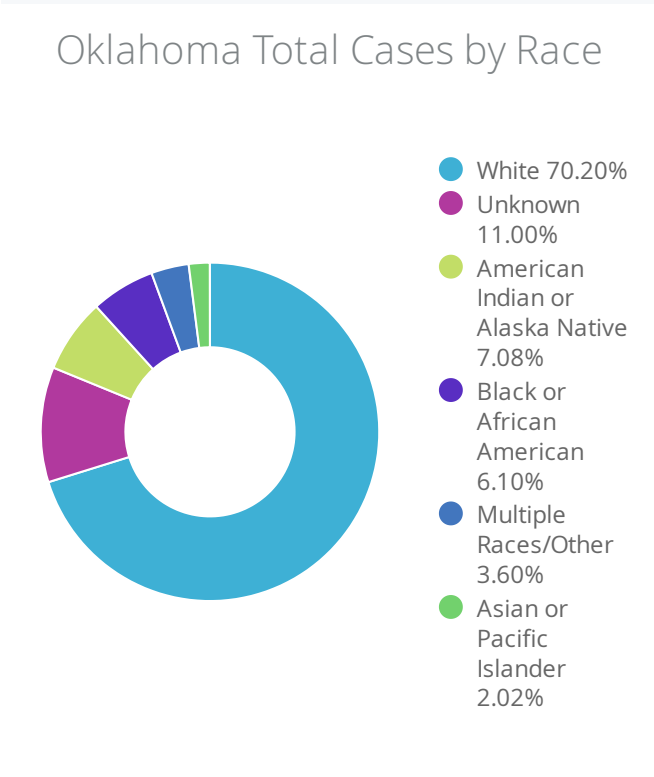

OK Summary	OK Cases	OK Deaths	OK Recovered
Cases Updated As Of:	3,473	214	2,319
2020-04-29	↑ 63 DoD*	↑ 7 DoD*	↑ 59 DoD*

US Summary	US Cases	US Deaths	US Recovered
Cases Updated As Of:	1,012,582	58,355	115,936
2020-04-28	↑ 24,385 DoD*	↑ 2,096 DoD*	↑ 4,512 DoD*

DoD\* indicate the delta (↑ ↓) or rate of change (%) over the past 24 hours only.

\*\*Data shown are preliminary and subject to change as additional information is obtained.

Race/Ethnicity containing missing data is bucketed into the unknown category.