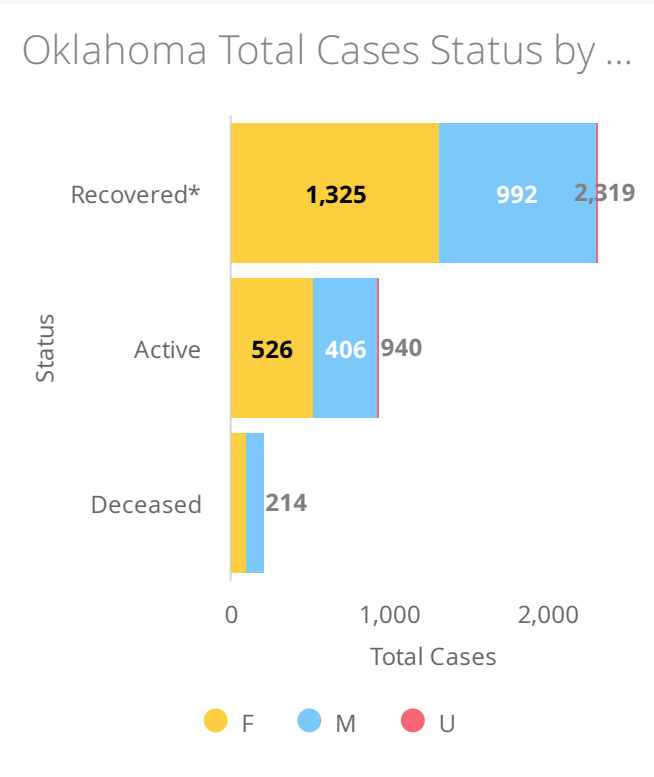

OK Summary	OK Cases	OK Deaths	OK Recovered
Cases Updated As Of:	3,473	214	2,319
2020-04-29	↑ 63 DoD*	↑ 7 DoD*	↑ 59 DoD*

US Summary	US Cases	US Deaths	US Recovered
Cases Updated As Of:	1,012,582	58,355	115,936
2020-04-28	↑ 24,385 DoD*	↑ 2,096 DoD*	↑ 4,512 DoD*

DoD\* indicate the delta (↑ ↓) or rate of change (%) over the past 24 hours only.

\*\*Data shown are preliminary and subject to change as additional information is obtained.

Race/Ethnicity containing missing data is bucketed into the unknown category.

\*Recovered: currently not hospitalized or deceased and 14 days after onset/report. Recoveries calculated beginning on 4/6/2020.

- [View Data by County](#)
- [View Data by City](#)
- [View Data by Zip](#)
- [View Data for Confirmed Cases](#)
- [View Data for Deaths](#)
- [View Data for Recoveries](#)
- [Symptom Tracker](#)
- [Personal Protective and Hospital Equipment](#)
- [OSDH District Breakout](#)
- [View Data Downloads](#)