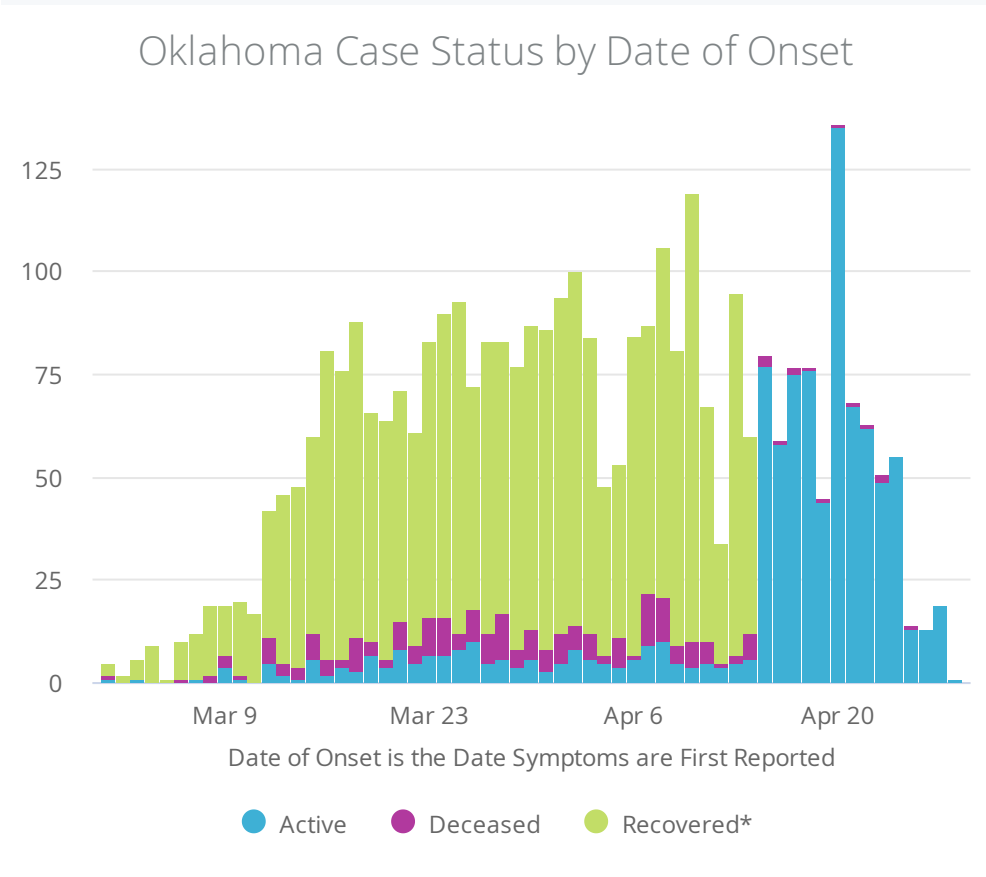

OK Summary	OK Cases	OK Deaths	OK Recovered
Cases Updated As Of:	3,473	214	2,319
2020-04-29	↑ 63 DoD*	↑ 7 DoD*	↑ 59 DoD*

US Summary	US Cases	US Deaths	US Recovered
Cases Updated As Of:	1,012,582	58,355	115,936
2020-04-28	↑ 24,385 DoD*	↑ 2,096 DoD*	↑ 4,512 DoD*

DoD\* indicate the delta (↑ ↓) or rate of change (%) over the past 24 hours only.

\*\*Data shown are preliminary and subject to change as additional information is obtained.

Race/Ethnicity containing missing data is bucketed into the unknown category.

\*Recovered: currently not hospitalized or deceased and 14 days after onset/report. Recoveries calculated beginning on 4/6/2020.

- [View Data by County](#)
- [View Data by City](#)
- [View Data by Zip](#)
- [View Data for Confirmed Cases](#)
- [View Data for Deaths](#)
- [View Data for Recoveries](#)
- [Symptom Tracker](#)
- [Personal Protective and Hospital Equipment](#)
- [OSDH District Breakout](#)
- [View Data Downloads](#)