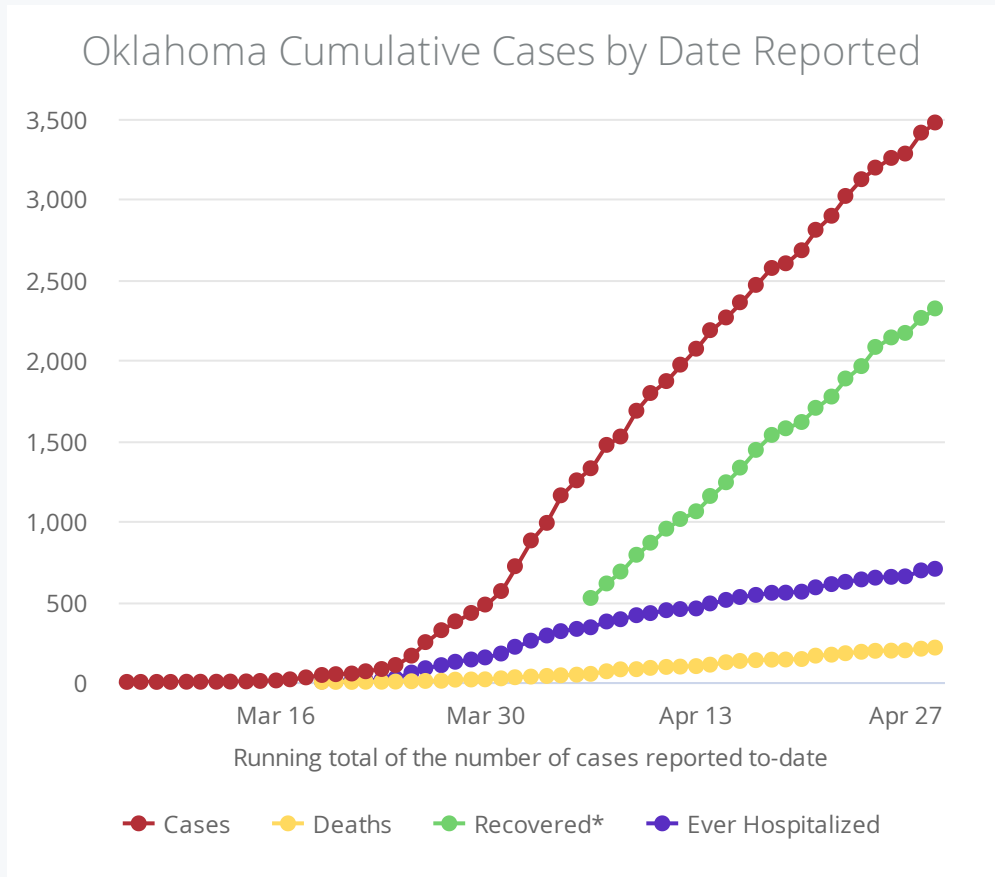

OK Summary	OK Cases	OK Deaths	OK Recovered
Cases Updated As Of:	3,473	214	2,319
2020-04-29	↑ 63 DoD*	↑ 7 DoD*	↑ 59 DoD*

US Summary	US Cases	US Deaths	US Recovered
Cases Updated As Of:	1,012,582	58,355	115,936
2020-04-28	↑ 24,385 DoD*	↑ 2,096 DoD*	↑ 4,512 DoD*

DoD* indicate the delta (↑ ↓) or rate of change (%) over the past 24 hours only.

**Data shown are preliminary and subject to change as additional information is obtained.

Race/Ethnicity containing missing data is bucketed into the unknown category.

*Recovered: currently not hospitalized or deceased and 14 days after onset/report. Recoveries calculated beginning on 4/6/2020.

- [View Data by County](#)
- [View Data by City](#)
- [View Data by Zip](#)
- [View Data for Confirmed Cases](#)
- [View Data for Deaths](#)
- [View Data for Recoveries](#)
- [Symptom Tracker](#)
- [Personal Protective and Hospital Equipment](#)
- [OSDH District Breakout](#)
- [View Data Downloads](#)