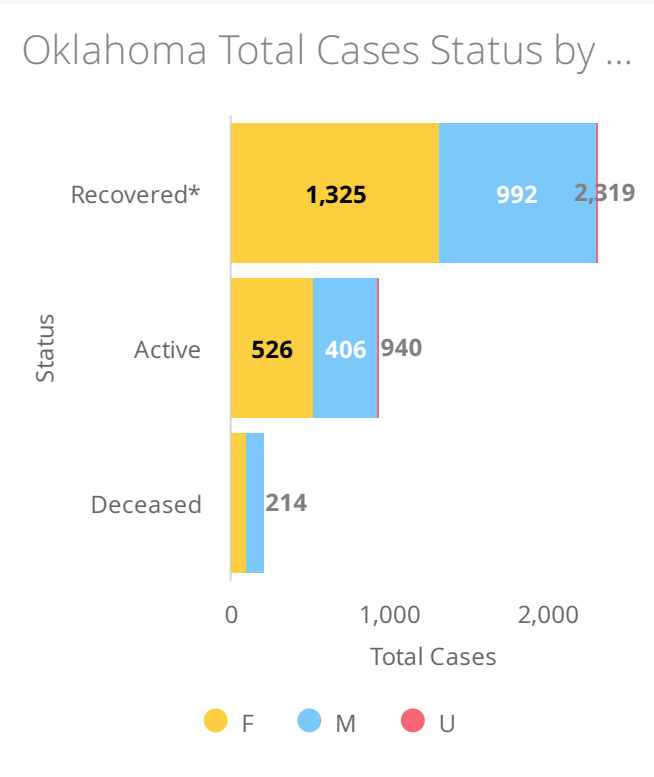

OK Summary	OK Cases	OK Deaths	OK Recovered
Cases Updated As Of:	3,473	214	2,319
2020-04-29	↑ 63 DoD*	↑ 7 DoD*	↑ 59 DoD*

US Summary	US Cases	US Deaths	US Recovered
Cases Updated As Of:	1,012,582	58,355	115,936
2020-04-28	↑ 24,385 DoD*	↑ 2,096 DoD*	↑ 4,512 DoD*

DoD* indicate the delta (↑ ↓) or rate of change (%) over the past 24 hours only.

**Data shown are preliminary and subject to change as additional information is obtained.

Race/Ethnicity containing missing data is bucketed into the unknown category.

*Recovered: currently not hospitalized or deceased and 14 days after onset/report. Recoveries calculated beginning on 4/6/2020.

- [View Data by County](#)
- [View Data by City](#)
- [View Data by Zip](#)
- [View Data for Confirmed Cases](#)
- [View Data for Deaths](#)
- [View Data for Recoveries](#)
- [Symptom Tracker](#)
- [Personal Protective and Hospital Equipment](#)
- [OSDH District Breakout](#)
- [View Data Downloads](#)