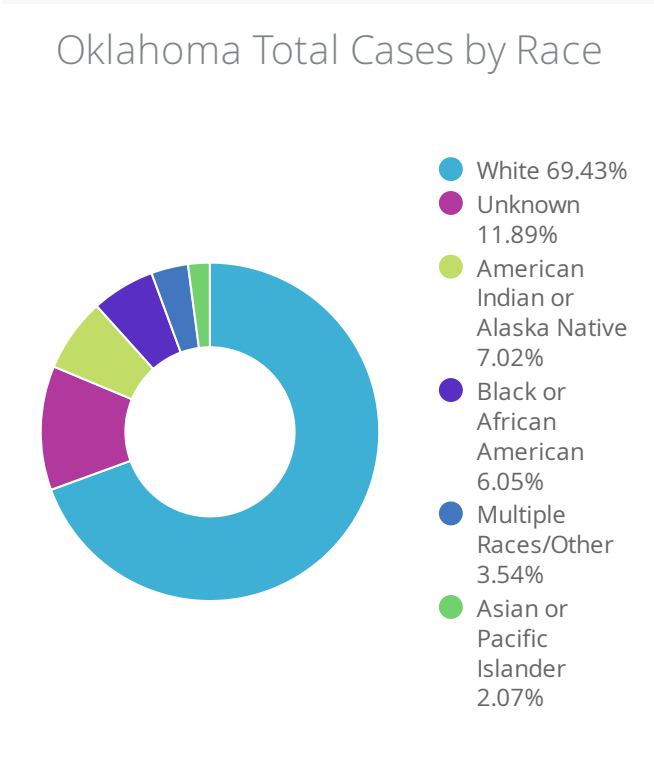

OK Summary	OK Cases	OK Deaths	OK Recovered
Cases Updated As Of:	3,473	214	2,319
2020-04-29	↑ 63 DoD*	↑ 7 DoD*	↑ 59 DoD*

US Summary	US Cases	US Deaths	US Recovered
Cases Updated As Of:	1,012,582	58,355	115,936
2020-04-28	↑ 24,385 DoD*	↑ 2,096 DoD*	↑ 4,512 DoD*

DoD* indicate the delta (↑ ↓) or rate of change (%) over the past 24 hours only.

**Data shown are preliminary and subject to change as additional information is obtained.

Race/Ethnicity containing missing data is bucketed into the unknown category.