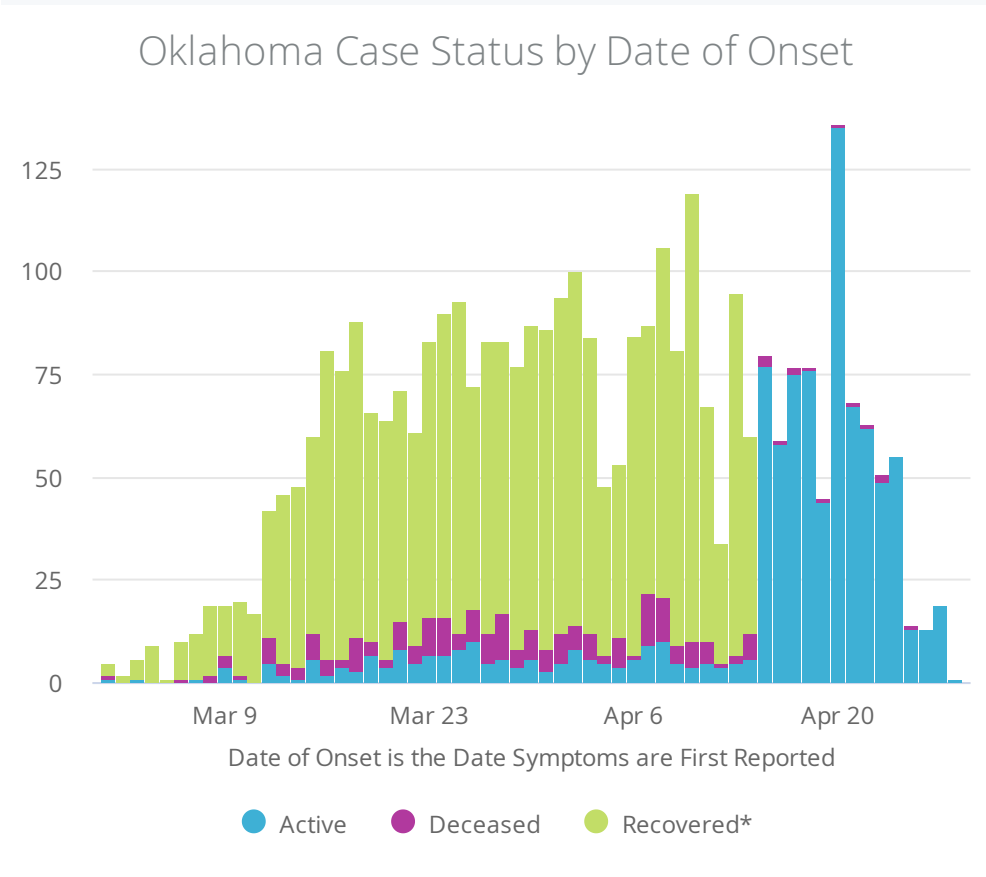

OK Summary	OK Cases	OK Deaths	OK Recovered
Cases Updated As Of:	3,473	214	2,319
2020-04-29	↑ 63 DoD*	↑ 7 DoD*	↑ 59 DoD*

US Summary	US Cases	US Deaths	US Recovered
Cases Updated As Of:	1,012,582	58,355	115,936
2020-04-28	↑ 24,385 DoD*	↑ 2,096 DoD*	↑ 4,512 DoD*

DoD* indicate the delta (↑ ↓) or rate of change (%) over the past 24 hours only.

**Data shown are preliminary and subject to change as additional information is obtained.

Race/Ethnicity containing missing data is bucketed into the unknown category.

*Recovered: currently not hospitalized or deceased and 14 days after onset/report. Recoveries calculated beginning on 4/6/2020.

- [View Data by County](#)
- [View Data by City](#)
- [View Data by Zip](#)
- [View Data for Confirmed Cases](#)
- [View Data for Deaths](#)
- [View Data for Recoveries](#)
- [Symptom Tracker](#)
- [Personal Protective and Hospital Equipment](#)
- [OSDH District Breakout](#)
- [View Data Downloads](#)