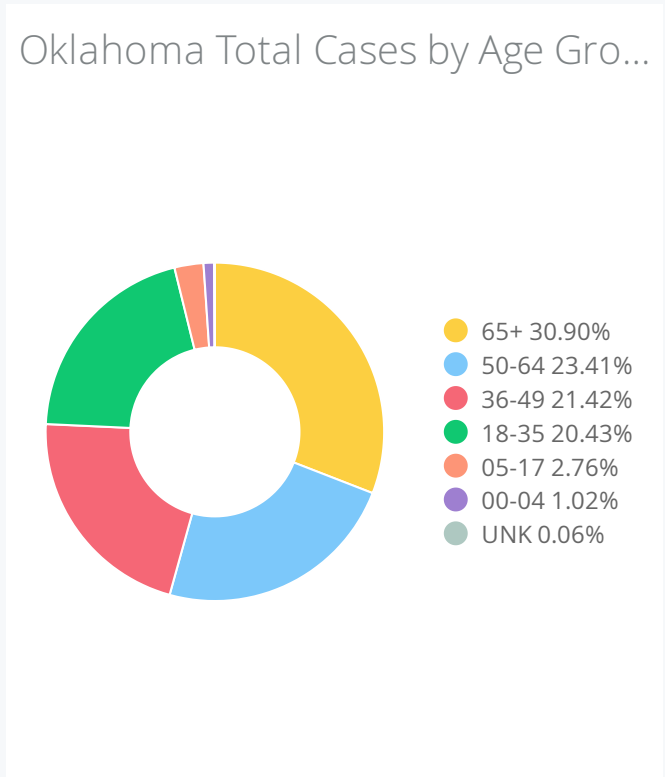

OK Summary	OK Cases	OK Deaths	OK Recovered
Cases Updated As Of:	3,473	214	2,319
2020-04-29	↑ 63 DoD*	↑ 7 DoD*	↑ 59 DoD*

US Summary	US Cases	US Deaths	US Recovered
Cases Updated As Of:	1,012,582	58,355	115,936
2020-04-28	↑ 24,385 DoD*	↑ 2,096 DoD*	↑ 4,512 DoD*

DoD* indicate the delta (↑ ↓) or rate of change (%) over the past 24 hours only.

**Data shown are preliminary and subject to change as additional information is obtained.

Race/Ethnicity containing missing data is bucketed into the unknown category.