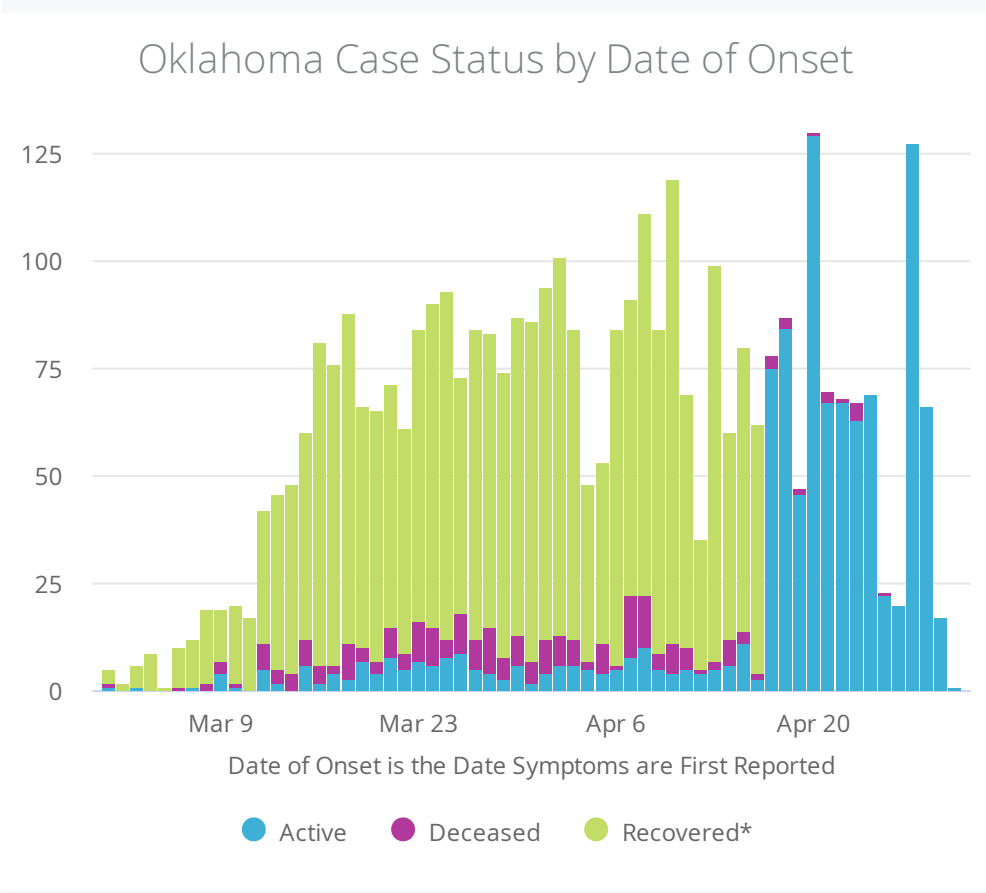

OK Summary	OK Cases	OK Deaths	OK Recovered
Cases Updated As Of:	3,748	230	2,467
2020-05-01	↑ 130 DoD*	↑ 8 DoD*	↑ 66 DoD*

US Summary	US Cases	US Deaths	US Recovered
Cases Updated As Of:	1,069,424	62,996	153,947
2020-04-30	↑ 29,515 DoD*	↑ 2,029 DoD*	↑ 33,227 DoD*

DoD\* indicate the delta (↑ ↓) or rate of change (%) over the past 24 hours only.

\*\*Data shown are preliminary and subject to change as additional information is obtained.

Race/Ethnicity containing missing data is bucketed into the unknown category.

\*Recovered: currently not hospitalized or deceased and 14 days after onset/report. Recoveries calculated beginning on 4/6/2020.

- [View Data by County](#)
- [View Data by City](#)
- [View Data by Zip](#)
- [View Data for Confirmed Cases](#)
- [View Data for Deaths](#)
- [View Data for Recoveries](#)
- [Symptom Tracker](#)
- [Personal Protective and Hospital Equipment](#)
- [OSDH District Breakout](#)
- [View Data Downloads](#)