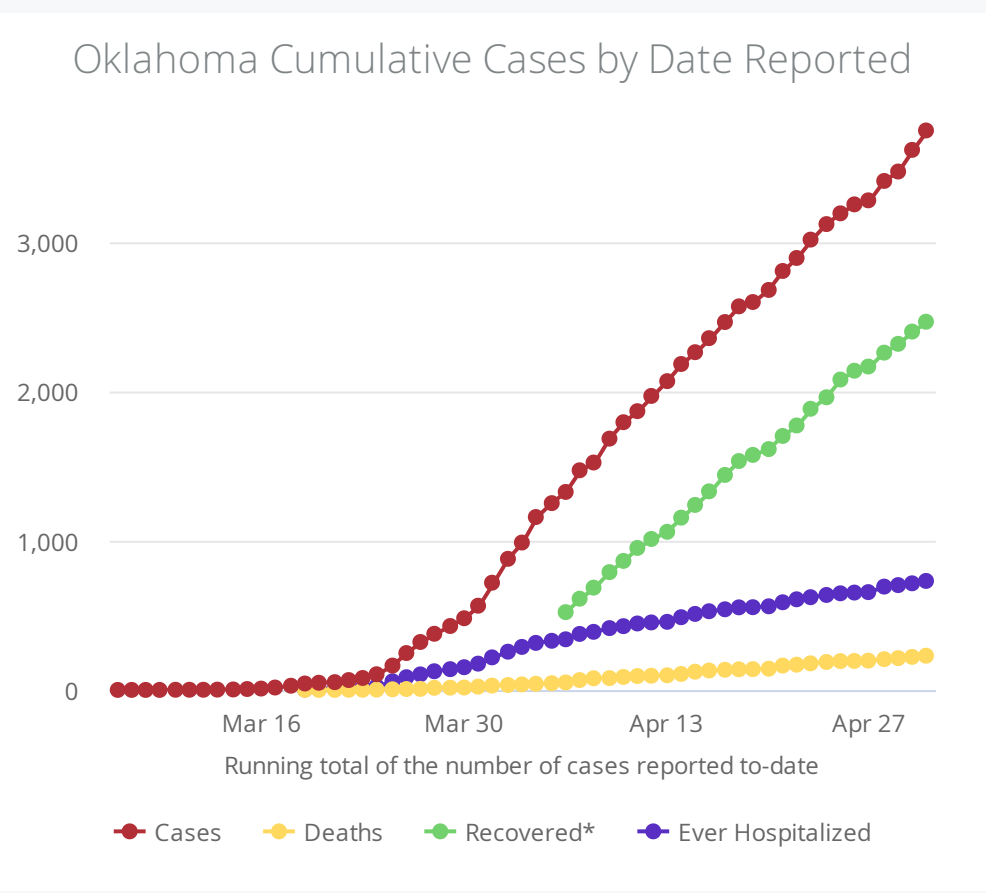

OK Summary	OK Cases	OK Deaths	OK Recovered
Cases Updated As Of:	3,748	230	2,467
2020-05-01	↑ 130 DoD*	↑ 8 DoD*	↑ 66 DoD*

US Summary	US Cases	US Deaths	US Recovered
Cases Updated As Of:	1,069,424	62,996	153,947
2020-04-30	↑ 29,515 DoD*	↑ 2,029 DoD*	↑ 33,227 DoD*

DoD\* indicate the delta (↑ ↓) or rate of change (%) over the past 24 hours only.

\*\*Data shown are preliminary and subject to change as additional information is obtained.

Race/Ethnicity containing missing data is bucketed into the unknown category.

\*Recovered: currently not hospitalized or deceased and 14 days after onset/report. Recoveries calculated beginning on 4/6/2020.

- [View Data by County](#)
- [View Data by City](#)
- [View Data by Zip](#)
- [View Data for Confirmed Cases](#)
- [View Data for Deaths](#)
- [View Data for Recoveries](#)
- [Symptom Tracker](#)
- [Personal Protective and Hospital Equipment](#)
- [OSDH District Breakout](#)
- [View Data Downloads](#)