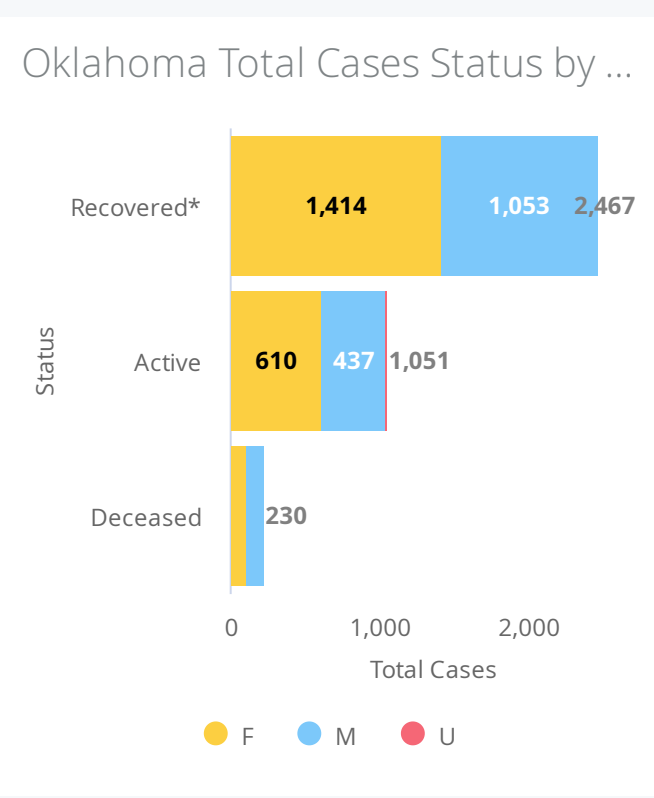

OK Summary	OK Cases	OK Deaths	OK Recovered
Cases Updated As Of:	3,748	230	2,467
2020-05-01	↑ 130 DoD*	↑ 8 DoD*	↑ 66 DoD*

US Summary	US Cases	US Deaths	US Recovered
Cases Updated As Of:	1,069,424	62,996	153,947
2020-04-30	↑ 29,515 DoD*	↑ 2,029 DoD*	↑ 33,227 DoD*

DoD\* indicate the delta (↑ ↓) or rate of change (%) over the past 24 hours only.

\*\*Data shown are preliminary and subject to change as additional information is obtained.

Race/Ethnicity containing missing data is bucketed into the unknown category.

\*Recovered: currently not hospitalized or deceased and 14 days after onset/report. Recoveries calculated beginning on 4/6/2020.

- [View Data by County](#)
- [View Data by City](#)
- [View Data by Zip](#)
- [View Data for Confirmed Cases](#)
- [View Data for Deaths](#)
- [View Data for Recoveries](#)
- [Symptom Tracker](#)
- [Personal Protective and Hospital Equipment](#)
- [OSDH District Breakout](#)
- [View Data Downloads](#)