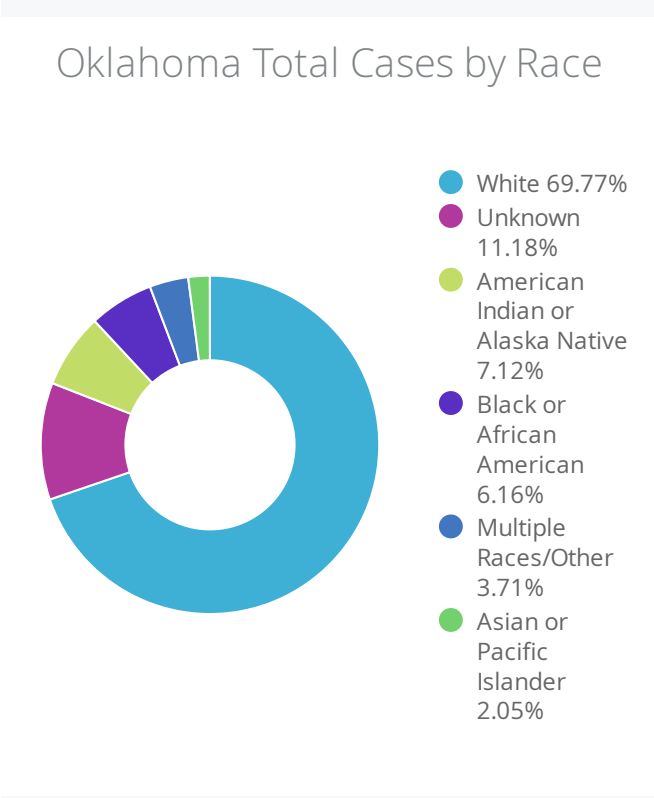

OK Summary	OK Cases	OK Deaths	OK Recovered
Cases Updated As Of:	3,748	230	2,467
2020-05-01	↑ 130 DoD*	↑ 8 DoD*	↑ 66 DoD*

US Summary	US Cases	US Deaths	US Recovered
Cases Updated As Of:	1,069,424	62,996	153,947
2020-04-30	↑ 29,515 DoD*	↑ 2,029 DoD*	↑ 33,227 DoD*

DoD\* indicate the delta (↑ ↓) or rate of change (%) over the past 24 hours only.

\*\*Data shown are preliminary and subject to change as additional information is obtained.

Race/Ethnicity containing missing data is bucketed into the unknown category.