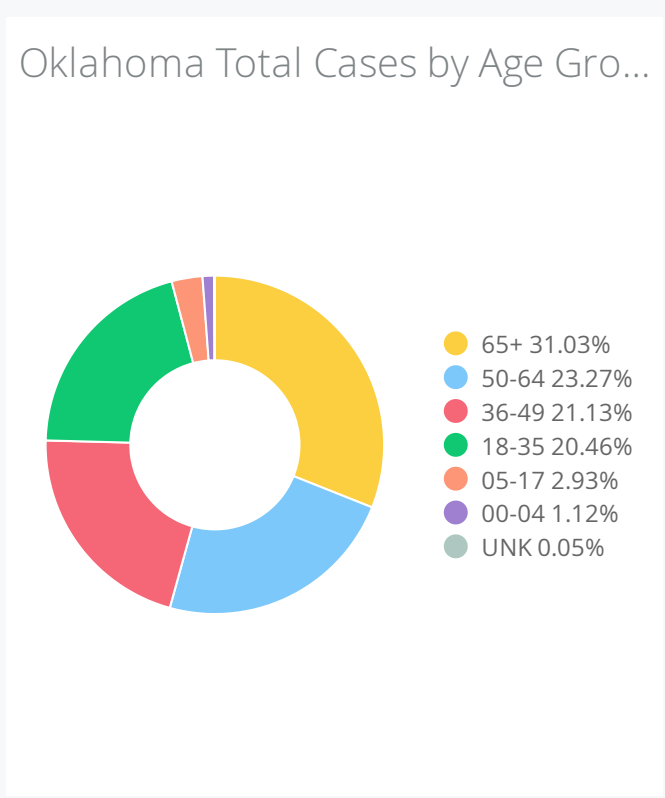

OK Summary	OK Cases	OK Deaths	OK Recovered
Cases Updated As Of:	3,748	230	2,467
2020-05-01	↑ 130 DoD*	↑ 8 DoD*	↑ 66 DoD*

US Summary	US Cases	US Deaths	US Recovered
Cases Updated As Of:	1,069,424	62,996	153,947
2020-04-30	↑ 29,515 DoD*	↑ 2,029 DoD*	↑ 33,227 DoD*

DoD\* indicate the delta (↑ ↓) or rate of change (%) over the past 24 hours only.

\*\*Data shown are preliminary and subject to change as additional information is obtained.

Race/Ethnicity containing missing data is bucketed into the unknown category.